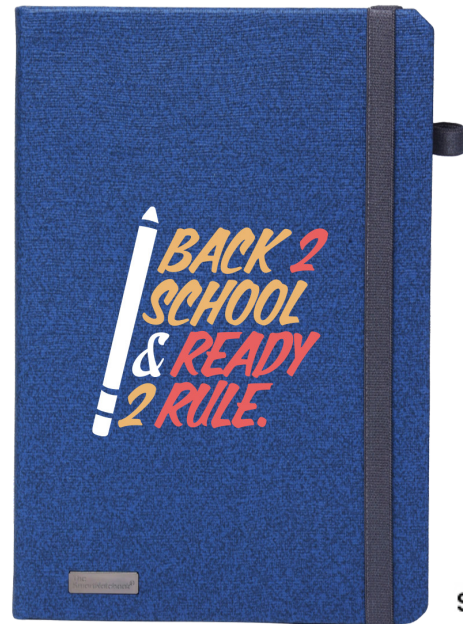

#30103

#9477

#30103 SLEEK SILICONE POUCH
 · Made Of Silicone · Zippered Main Compartment · Spot Clean/Air Dry
 · Stock Design : Education 27
 As Low As \$5.99(c) | Min. 50

#9477 CLEAR ZIPPERED PENCIL POUCH
 · Made Of Water And Stain Resistant · Plastic Mesh Durable Plastic Rib Material
 · Zippered Main Compartment
 · Holds Pens, Pencils, Scissors, Erasers And Other Essentials · Spot Clean/Air Dry
 · Stock Design : Education 17
 As Low As \$1.55(c) | Min. 100

Contents not included

#55229 PUSH POP PENCIL CASE

- Holds Pens, Pencils, Scissors, Erasers And Other Essentials
- Press Bubbles Down To Relieve Stress · Fun Stress Reliever
- Make Your Own Pattern By Pressing On Different Bubbles Or Just Press For Fun
- Encourages Focus And Self-Soothing For Users With Anxiety, Attention Disorders And More
- Perfect For Reducing Stress And Boredom
- Stock Design : Education 31
- As Low As \$5.99(c) | Min. 50

#1606 FLIP CALCULATOR

- Cover Opens Automatically Upon Pushing Switch
- 8 Digit Display
- Soft Touch Keys And Side Grips For Ultimate Comfort
- Battery Included
- Stock Design : Education 16
- As Low As \$2.75(c) | Min. 100

#55241 - 12" BAMBOO RULER

- Made Of Bamboo
- Stock Design : Education 8
- As Low As \$1.25(c) | Min. 250

Pen and phone not included

The SmartNotebook®

#65042 SCHOLAR RPET JOURNAL

- Cover Made From Post Consumer Recycled Materials
- Recycled Polyester (rPET) Is Obtained By Melting Down Existing Plastic Bottles And Other Material Sources To Create New Polyester Fiber
- Binding Board and Inside Pages Are Not rPET
- Elastic Band To Hold Pen Or Phone · 80 Page Lined Notebook
- Stock Design : Education 3
- As Low As \$4.50(c) | Min. 100