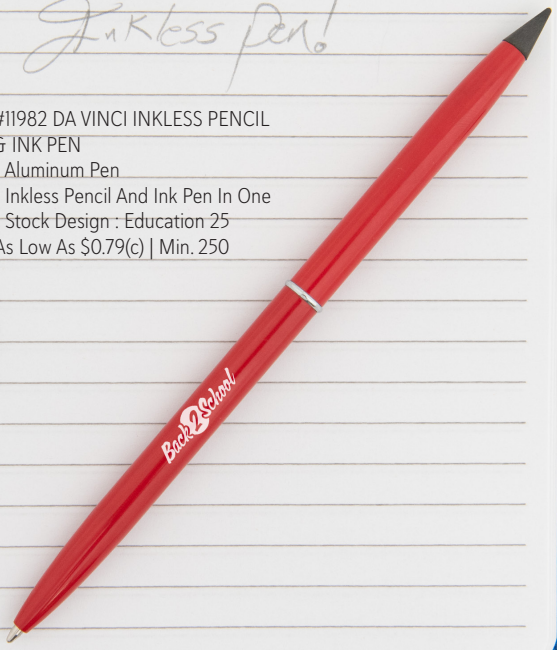

BAC TO K SCHOOOL

Hit PROMOTIONAL
PRODUCTS

Inkless pen!

#11982 DA VINCI INKLESS PENCIL & INK PEN
 · Aluminum Pen
 · Inkless Pencil And Ink Pen In One
 · Stock Design : Education 25
 As Low As \$0.79(c) | Min. 250

#11990

#11987

#11987 FIDGET HIGHLIGHTER
 · Chisel Tip · Fidget Roller Ball On End
 · Perfect For Reducing Stress And Boredom
 · Encourages Focus And Self-Soothing For Users With Anxiety, Attention Disorders And More
 · Stock Design : Education 26
 As Low As \$0.79(c) | Min. 250

Fidget Roller Ball On End

#11990 JAZZY GEL PEN WITH STYLUS
 · Removable Cap
 · Smooth Rubberized Finish
 · Stylus On Top
 · Stock Design : Education 9
 As Low As \$0.89(c) | Min. 100

#457

#457 - 12-PIECE COLORED PENCIL SET IN WOODEN RULER BOX
 · Pencil Colors Include Black, Blue, Brown, Dark Green, Light Blue, Light Green, Maroon, Orange, Pink, Purple, Red and Yellow
 · Lid Of Box Features 8" Ruler Markings
 · Separate Pencil Sharpener Included In The Box
 · Stock Design : Education 8
 As Low As \$3.50(c) | Min. 100