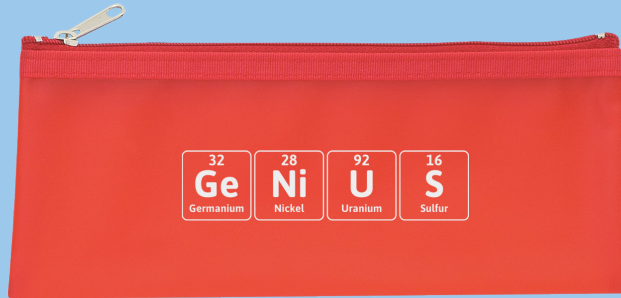

#55241 - 12" BAMBOO RULER

- Made Of Bamboo
- Stock Design : Education 8
- As Low As \$1.25(c) | Min. 250

Pen and phone not included

The SmartNotebook®

#65042 SCHOLAR RPET JOURNAL

- Cover Made From Post Consumer Recycled Materials
- Recycled Polyester (rPET) Is Obtained By Melting Down Existing Plastic Bottles And Other Material Sources To Create New Polyester Fiber
- Binding Board and Inside Pages Are Not rPET
- Elastic Band To Hold Pen Or Phone · 80 Page Lined Notebook
- Stock Design : Education 3
- As Low As \$4.50(c) | Min. 100

#94077 THE SMARTNOTEBOOK®

- Made Of Paper And Polyurethane · Hardcover Material
- Connect Your Notebook To Your Tablet Or Smartphone Through A QR Code On Each Sheet And Digitize All The Content Of Your Handwritten Notes In The SmartNotebook® App
- No Special Pen Needed · Always Have Your Physical Notes
- Dotted Pages · Elastic Band For Closure · Scan, Share, Create Alerts And Edit
- Handmade · Comes With Case · Free App Available For iOS And Android
- Stock Design : Education 24
- As Low As \$24.55(c) | Min. 25

Pricing is subject to change without notice. Please visit our website hitpromo.net to confirm the most current pricing.

#95245 BACK TO SCHOOL ESSENTIALS KIT

- Kit Includes #9474 Zippered Pencil Case, #1640 Plastic 12" Ruler With Magnifying Glass, #847 Dart Pen And #2230 Pencil Sharpener With Eraser
 - Pricing Includes 1-Color Imprint In 1-Location On Each Item.
 - Stock Design : Education 29
- As Low As \$6.49(c) | Min. 100