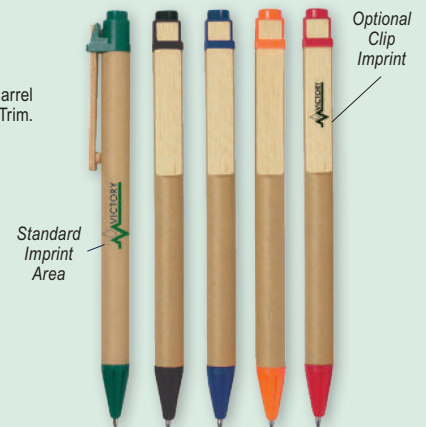

#665 ECO-INSPIRED PEN

- Plunger Action
- Paper Barrel With Wooden Clip

COLORS AVAILABLE: Natural Paper Barrel with Green, Red, Orange, Blue or Black Trim.

SET UP CHARGE: $40.00(G) per color, per position. $25.00(G) on re-orders.

As low as
$.45(c)
250 minimum