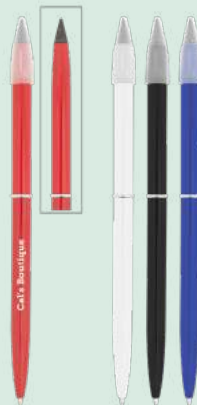

#11982 DA VINCI INKLESS PENCIL & INK PEN

- Aluminum Pen
- Inkless Pencil And Ink Pen In One

COLORS AVAILABLE: Black, Red, Royal Blue or White.
SET UP CHARGE: $40.00(G), $25.00(G) on re-orders.

As low as
$.79(c)
250 minimum

NEW!

#578 ROSLIN INCLINE STYLUS PEN

- Price Includes 1-Color/1-Location Imprint.
- See Website For Digibrite Charges.
- Plunger Action • Stylus On Top

COLORS AVAILABLE: Black, Gray, Navy, Purple, Orange, Red, Royal Blue or White. Neon: Blue, Green, Pink or Yellow.
SET UP CHARGE: Silk-Screen: $40.00(G) per color. • Digibrite: $50.00(G)
Re-orders: $25.00(G)

As low as
$.79(c)
250 minimum