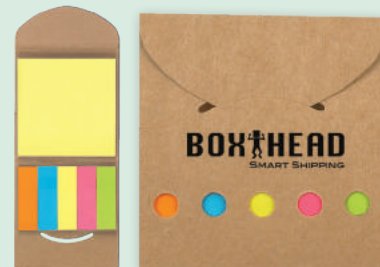

$.50 to $.75

#94996E - 2 OZ. REFILLABLE BOTTLE

- Holds 2 Oz. • Perfect For Travel Shampoo, Conditioner, Sanitizers, Lotions and More!
- Please Fill Responsibly Using Safe Liquids
- Perfect For Travel!
- Save Money By Filling Your Own Toiletries
- TSA Friendly • Meets FDA Requirements
- Sold Blank Only

COLOR AVAILABLE: Clear.
FOB ZIP: NJ, 08031

As low as
$.69(c)
250 minimum

#280 WHISTLE WITH COIL

- Split Ring Attachment • Coil Wrist Band

COLORS AVAILABLE: Black, Lime Green, Orange, Purple, Red, Royal Blue, White or Yellow.

SET UP CHARGE:
$40.00(G) per color, per side.
$25.00(G) on re-orders.

As low as
$.69(c)
150 minimum

#2056 - 6MM CARABINER

- 2 1/2" Strap
- Split Ring Attachment
- Attaches To Backpack, Belt Loop, Etc.

COLORS AVAILABLE: Black, Blue or Red.
SET UP CHARGE: $45.00(G) per side.
$25.00(G) on re-orders.

As low as
$.69(c)
300 minimum

#1347 STICKY NOTES AND FLAGS IN POCKET CASE

- Sticky Notes
- Sticky Flags In 5 Neon Colors
- Tuck In Closure • Compact Case

COLORS AVAILABLE: Black, Blue, Natural, Red, Silver or White.
SET UP CHARGE: $40.00(G) per color.
$25.00(G) on re-orders.

As low as
$.69(c)
250 minimum

#197 BINDER FLIP CLIP

COLORS AVAILABLE: *Translucent:* Blue.
Solid: White.

SET UP CHARGE:
$40.00(G) per color.
$25.00(G) on re-orders.

As low as
$.69(c)
250 minimum

#72 WHISTLE LIGHT/KEY CHAIN

- Red Light • Squeeze And Release To Turn On/Off
- Safety Whistle • Split Ring Attachment
- Button Cell Batteries Included

COLORS AVAILABLE: Black, Indigo Blue, Purple, Ruby Red, Sage Green or White.
SET UP CHARGE: $40.00(G) per color. $25.00(G) on re-orders.

As low as
$.69(c)
150 minimum

#6242 MICROFIBER CLEANING CLOTH IN CASE

- 6" W x 6" H Cloth
- 220 Gram Microfiber
- Great For Cleaning Glasses And Device Screens