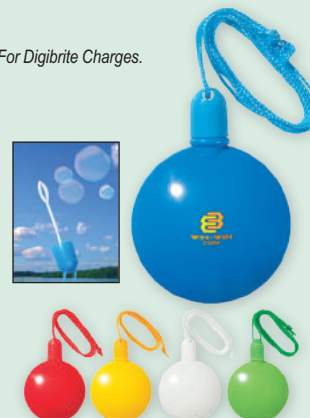

$.76 to $.99

#9193 SUNBURN ALERT CIRCLE STICKER WITH CUSTOM PACK

- Changes To Blue When Sunscreen Needs To Be Reapplied
- Can Be Used With Sunscreen Cream, Spray or Lotion
- Sun Activated • Lasts All Day on Wet or Dry Skin
- Gentle Comfort Fit With Skin Safe Adhesive

COLOR AVAILABLE: White.

SET UP CHARGE: $50.00(G). Set up charges also apply to re-orders.

FOB ZIP: NJ, 08031

As low as
$.99(c)
250 minimum

#757 - 10" FLYING DISK WITH MATCHING POUCH

- Made Of Lightweight Polyester
- Folds To Fit Into Pouch
- Great For Family Outings Or Picnics

COLORS AVAILABLE: Lime Green, Purple, Red, Royal Blue, White or Yellow, all with Black Trim.

SET UP CHARGE: $40.00(G), $25.00(G) on re-orders.

As low as
$.99(c)
250 minimum

#765 - 1.33 OZ. ROUND BUBBLE DISPENSER

- Price Includes 1-Color/1-Location Imprint. See Website For Digibrite Charges.
- Great For Parties Or Special Events
- Tiny Bubble Wand For Perfect Small Bubbles
- Attached Breakaway Neck Cord

COLORS AVAILABLE: Blue, Lime Green, Red, White or Yellow, all with Matching Neck Cord.

SET UP CHARGE: **Pad-Print:** $40.00(G) per color, per side.
Digibrite: $50.00(G) per side.
Re-orders: $25.00(G)

As low as
$.99(c)
100 minimum

#768 - 2 OZ. FUN TIME BUBBLE DISPENSER

- Hours Of Fun!
- Great For Parties Or Special Events
- Tiny Bubble Wand For Perfect Small Bubbles

COLORS AVAILABLE: Blue, Fuchsia, Lime Green, Red or White.

SET UP CHARGE: $45.00(G), $25.00(G) on re-orders.

As low as
$.99(c)
250 minimum

#766 - 1 OZ. TUBE BUBBLE DISPENSER

- Great For Parties Or Special Events
- Tiny Bubble Wand For Perfect Small Bubbles

COLORS AVAILABLE: Blue, Lime Green, Orange, Pink, Purple, Red or White.

SET UP CHARGE: $45.00(G), $25.00(G) on re-orders.

As low as
$.99(c)
250 minimum

#7900 SINGLE COLOR SILICONE BRACELET