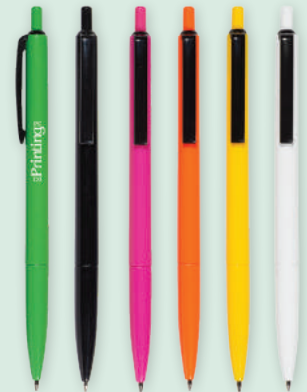

#857 BLAZE PEN

- Plunger Action

COLORS AVAILABLE: Black, Fuchsia, Lime Green, Orange, White or Yellow, all with Black Trim.

SET UP CHARGE: $40.00(G) per color.

$25.00(G) on re-orders.

As low as
$.29(c)
250 minimum