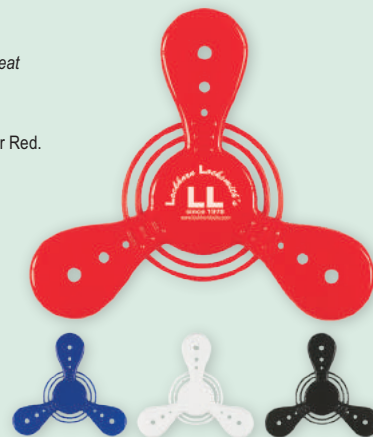

$.50 to $.75

#351 ODESSA HIGHLIGHTER

- Chisel Tip Highlighter
- Fade Resistant Ink

COLORS AVAILABLE: Black with Blue, Green, Orange or Yellow Trim and Matching Highlighter.

SET UP CHARGE: $40.00(G) per color, per side. $25.00(G) on re-orders.

As low as
$.75(c)
250 minimum

#753 SATURN 7" FLYING DISK

- This Uniquely Designed Flying Disk Is A Great Item To Put Your Corporate Logo On
- Great For Family Outings Or Picnics

COLORS AVAILABLE: Blue, Black, White or Red.
SET UP CHARGE: $40.00(G) per color. $25.00(G) on re-orders.

As low as
$.75(c)
100 minimum

#266 PRIVACY GUY WEBCAM COVER

- Place Over Webcam To Provide Privacy As Well As Protection For Camera Lens
- Clips On To Most Laptops, Tablets Or Smart Phones

COLORS AVAILABLE: Black, Blue, Green, Orange, Pink, Purple or Red.
SET UP CHARGE: $40.00(G), $25.00(G) on re-orders.

As low as
$.75(c)
250 minimum

#STICKER-REC115 RECTANGLE STICKER 115 - WINDOW OR BUMPER

- Rectangle Shaped Sticker For Indoor Or Outdoor Use • Suitable For Windows And Bumpers
- Over-Laminated For Extra Protection • Long Lasting & Removable • Contains No Vinyl Or PVC
- Made In USA • EQP Does Not Apply

COLOR AVAILABLE: White.
SET UP CHARGE: $65.00(G), $32.50(G) on re-orders.

$.75(c)
1000 minimum

#9053 - .17 OZ HAND SANITIZER SPRAY

- Lightly Scented • 62% Ethyl Alcohol Content
- Split Ring Attachment • Meets FDA Requirements

COLORS AVAILABLE: Clear with Clear, Red or Blue Cap.
SET UP CHARGE: $45.00(G), $25.00(G) on re-orders.
*Split Ring Ships Unassembled In Bag.

As low as
$.75(c)
250 minimum

#31 KAN-TASTIC WITH 3 IMPRINT LOCATIONS

- Made Of Laminated Open Cell Foam
- Folds Flat For Pocket Or Purse Storage
- Imprinted On Front, Back And Bottom