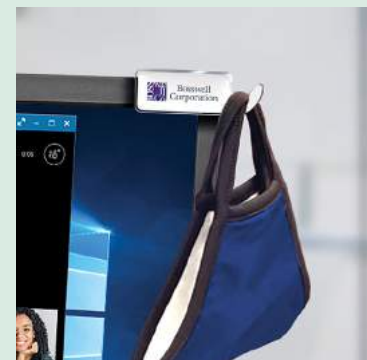

#75010 MINI MASK PERCH

- Made of Acrylic
- Includes Strong, Removable Adhesive Tab
- Holder Elevates Your Mask Away From Commonly Touched Surfaces To Help Reduce Germ Spread • Perfect For Masks, ID Cards, Lanyards and More!
- Made In The USA

COLOR AVAILABLE: Clear.
SET UP CHARGE: $50.00(G). Set up charges also apply to re-orders.
FOB ZIP: IL, 60646