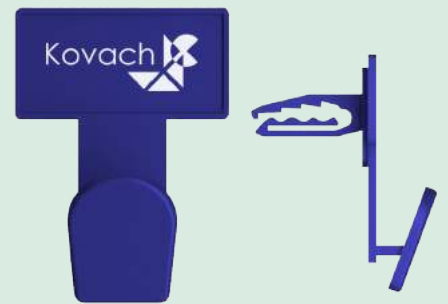

*Contents Not Included