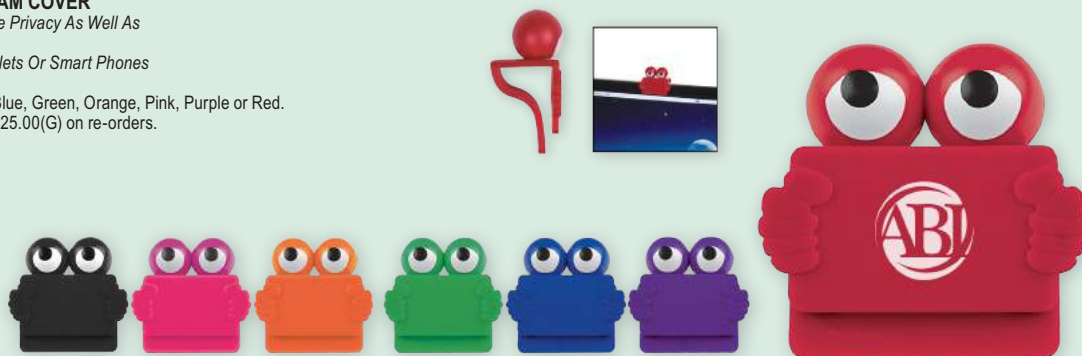

#266 PRIVACY GUY WEBCAM COVER

- Place Over Webcam To Provide Privacy As Well As Protection For Camera Lens
- Clips On To Most Laptops, Tablets Or Smart Phones

COLORS AVAILABLE: Black, Blue, Green, Orange, Pink, Purple or Red.
SET UP CHARGE: $40.00(G), $25.00(G) on re-orders.

As low as
$.75(c)
250 minimum