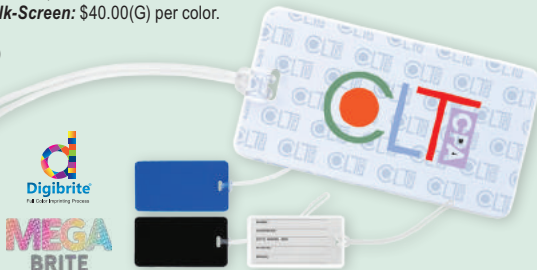

#7520 VOYAGE LUGGAGE TAG

- Price Includes 1-Color/1-Location Imprint. See Website For Digibrite Charges.
- PVC Material • Durable PVC Spaghetti Strap Attachment
- ID Card

COLORS AVAILABLE: Blue, Black or White.
SET UP CHARGE: Silk-Screen: $40.00(G) per color.
Digibrite: $50.00(G)
Re-orders: $25.00(G)

As low as
$.79(c)
250 minimum